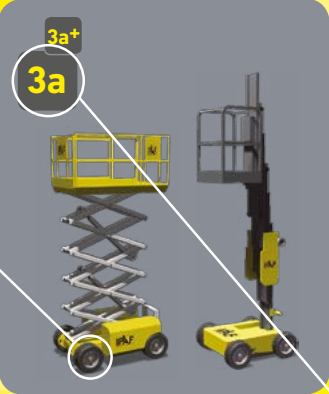

The South • JMS Plant Hire - 34 Coldharbour Lane, Harpenden, Herts. AL5 4UN
The North • JMS Plant Hire - Parkside, Parkside Lane, Leeds LS11 5TD

1a

1b+

1b

3a+

3a

3b+

3b