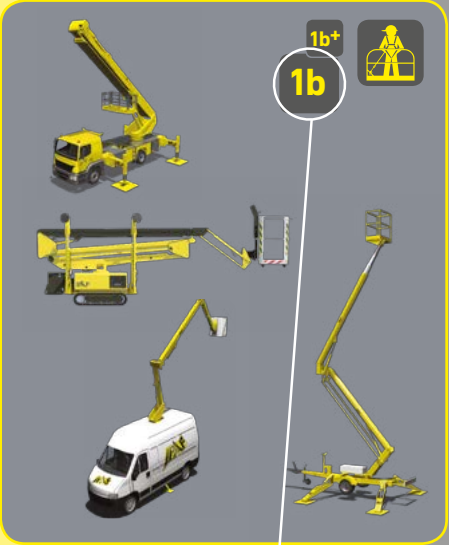

1a

1b+

1b

3a+

3a

3b+

3b

H

MCWP

PAV

IAD

MM

PAL
POWERED ACCESS LICENCE
TIM WATERSTONE
DOB: 09/25/38
ASSE NO: 07/10/2018
EXPIRY DATE: 31/12/2023
IPAF